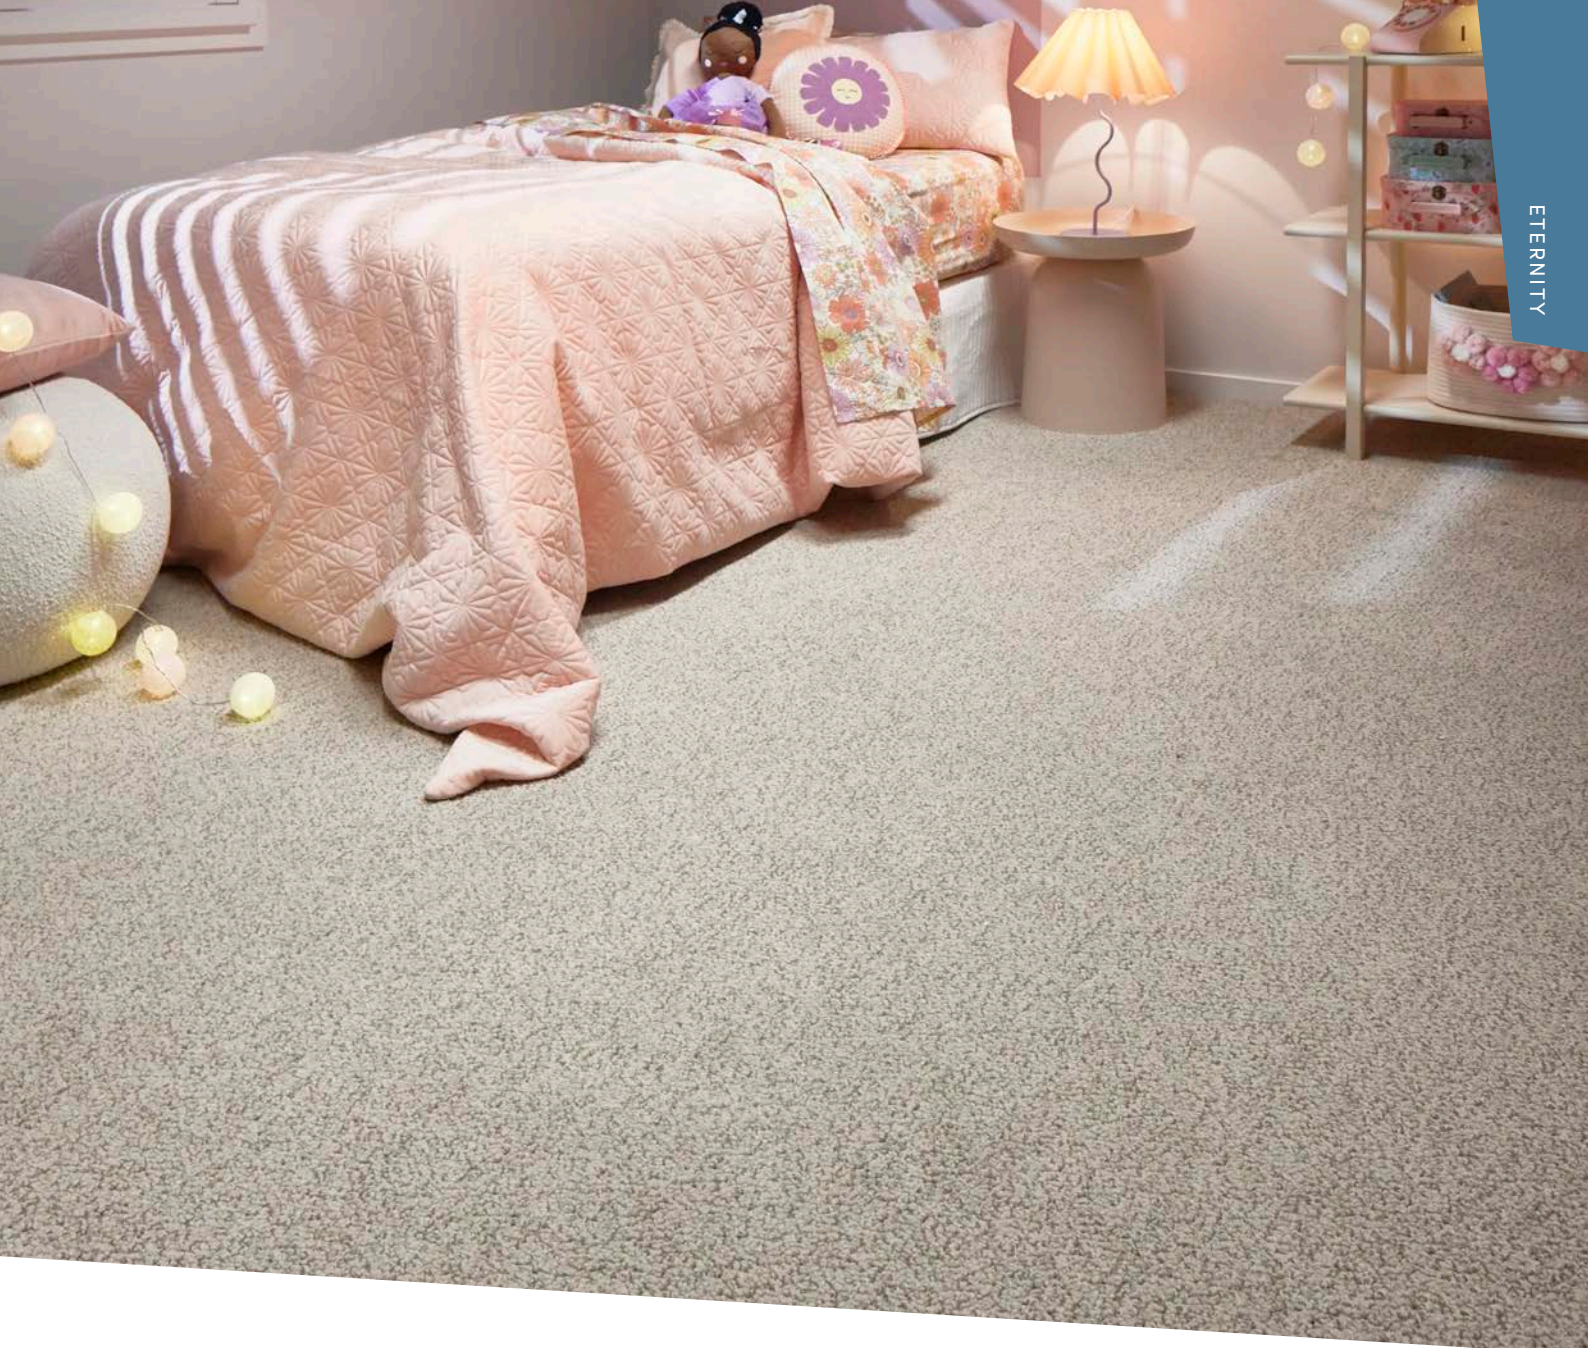

ETERNITY DELEMONT
Colour Featured: Ordon

DELEMONT

Inspired by the Boucle fabric, it's timeless elegance and beautiful heathered colours will suit a wide array of interior spaces, from contemporary to classic. Enjoy a sense of luxury in bedrooms and living areas, knowing it is soft to the touch yet durable against abrasion.

CURRENT COLLECTION

Swatch colour and room image can differ due to light conditions. Refer to page 2.