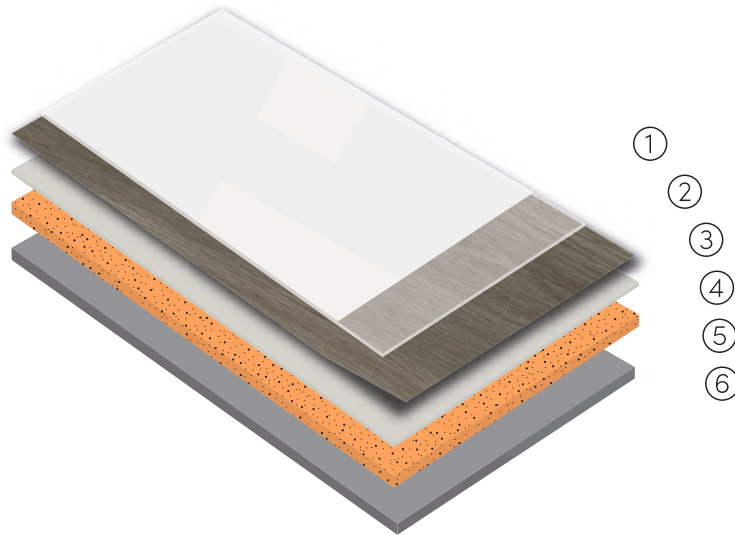

HOW IT'S MADE

① PU Coating:

Finishing layer creates a tough barrier against wear and tear, as well as allowing for easy cleaning and creating a hygienic environment.

② Clear Embossed Wear Layer:

A clear layer providing further protection against wear and tear, and providing structural protection.

③ HD Photographic Layer:

Showcasing anyone of your choice of designs, this photographic layer is rendered in high definition to give you visually stunning and unique floors.

④ Stabilising Layer:

Fibreglass layer providing dimensional stability, the stabiliser ensures quality and security.

⑤ Core:

Dimensionally stable core giving acoustic properties, strength and resistance.

⑥ Backing:

create a securing bond to support long term durability

SPECIFICATIONS

Board dimensions: 229mm x 1,524mm x 4.5mm

Pieces per carton: 8

Area per carton: 2.79m²

Commercial Performance: P3