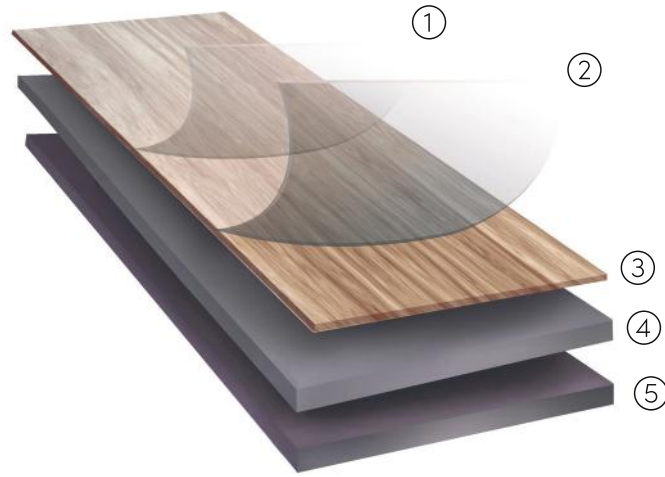

① UV Coating

The factory applied UV surface treatment provides superior cleaning benefits and lifespan.

② Wear Layer

This transparent layer protects the decoration layer and creates a highly authentic surface embossing effect.

③ Decoration Layer

Genero Glades offers a broad and attractive range of designs to create unique looks.

④ Stabilisation Layer

Lifetime dimensional stability is achieved by the innovative, health friendly stabiliser formula.

⑤ The Base Layer

This layer creates the elasticity and feels great underfoot.

SPECIFICATIONS

Board dimensions: 1,219.2mm x 185mm

Pieces per carton: 21

Area per carton: 4.737m²

Wear layer: 0.3mm

Thickness: 2mm