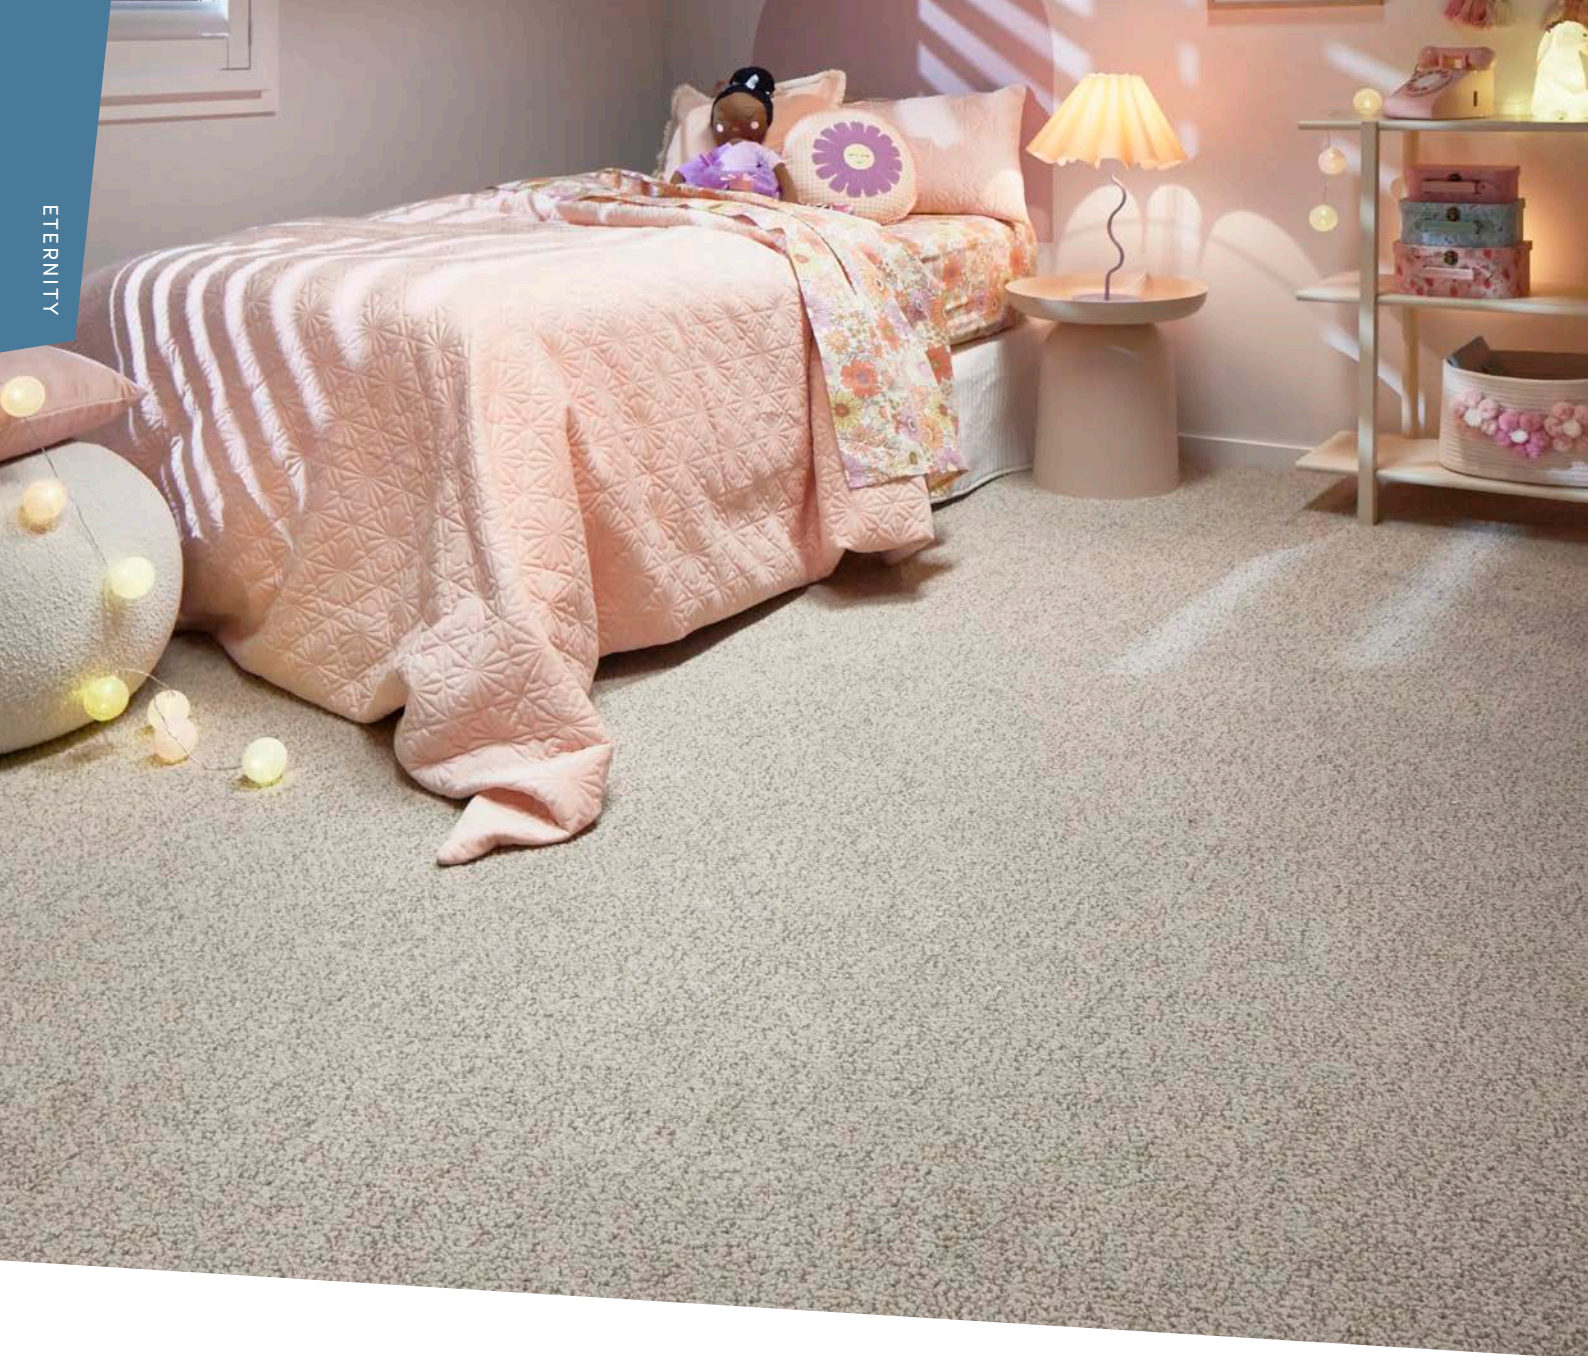

ETERNITY DELEMONT
Colour Featured: Ordon

DELEMONT

Inspired by the Boucle fabric, it's timeless elegance and beautiful heathered colours will suit a wide array of interior spaces, from contemporary to classic. Enjoy a sense of luxury in bedrooms and living areas, knowing it is soft to the touch yet durable against abrasion.