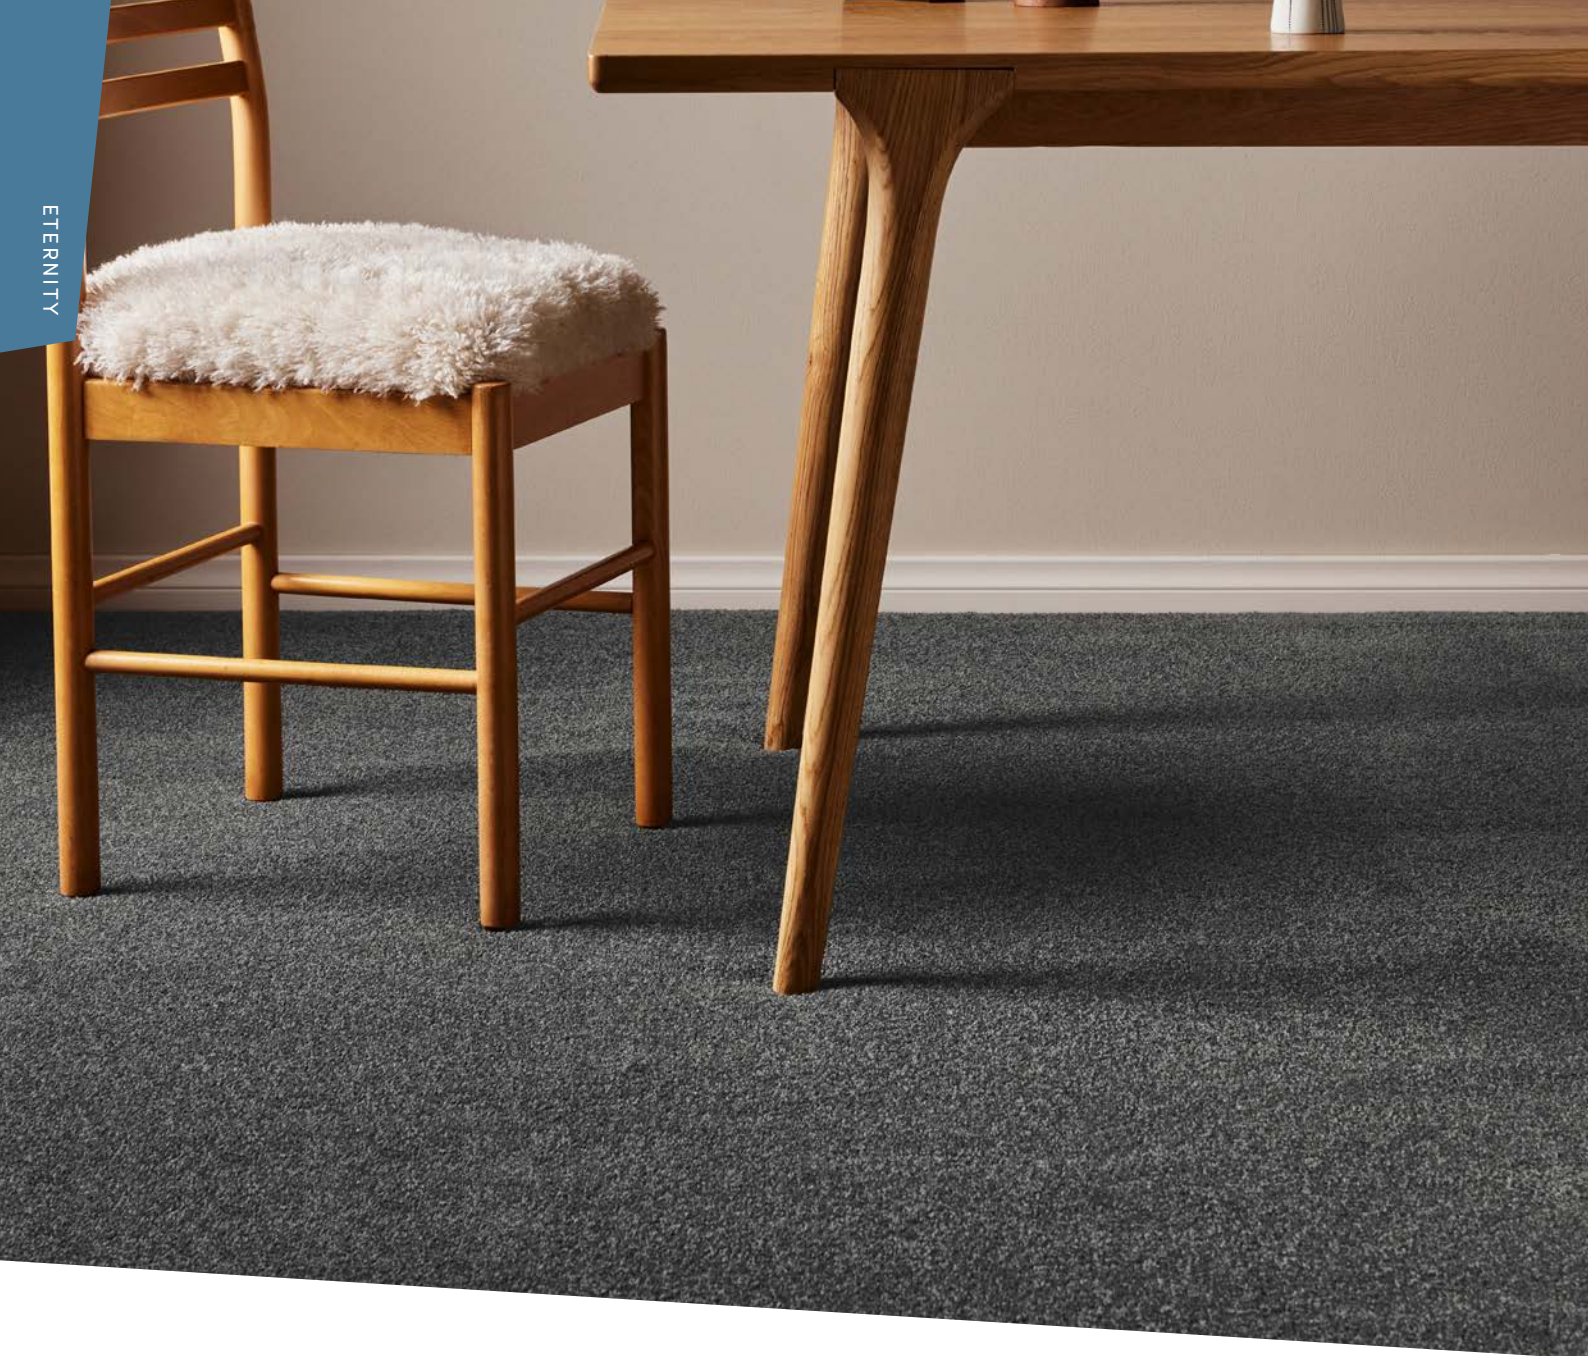

TURBO

Swatch colour and room image can differ due to light conditions. Refer to page 2.

ETERNITY KALKIRA
 Colour Featured: Keisa

KALKIRA

Unapologetically soft and luxurious are only a few words that can describe Kalkira. Paired with an incredible resistance to stains, soiling, and fading (all thanks to its solution dyed fibres), this range is a breeze to clean and bound to add a touch of luxe to any home.