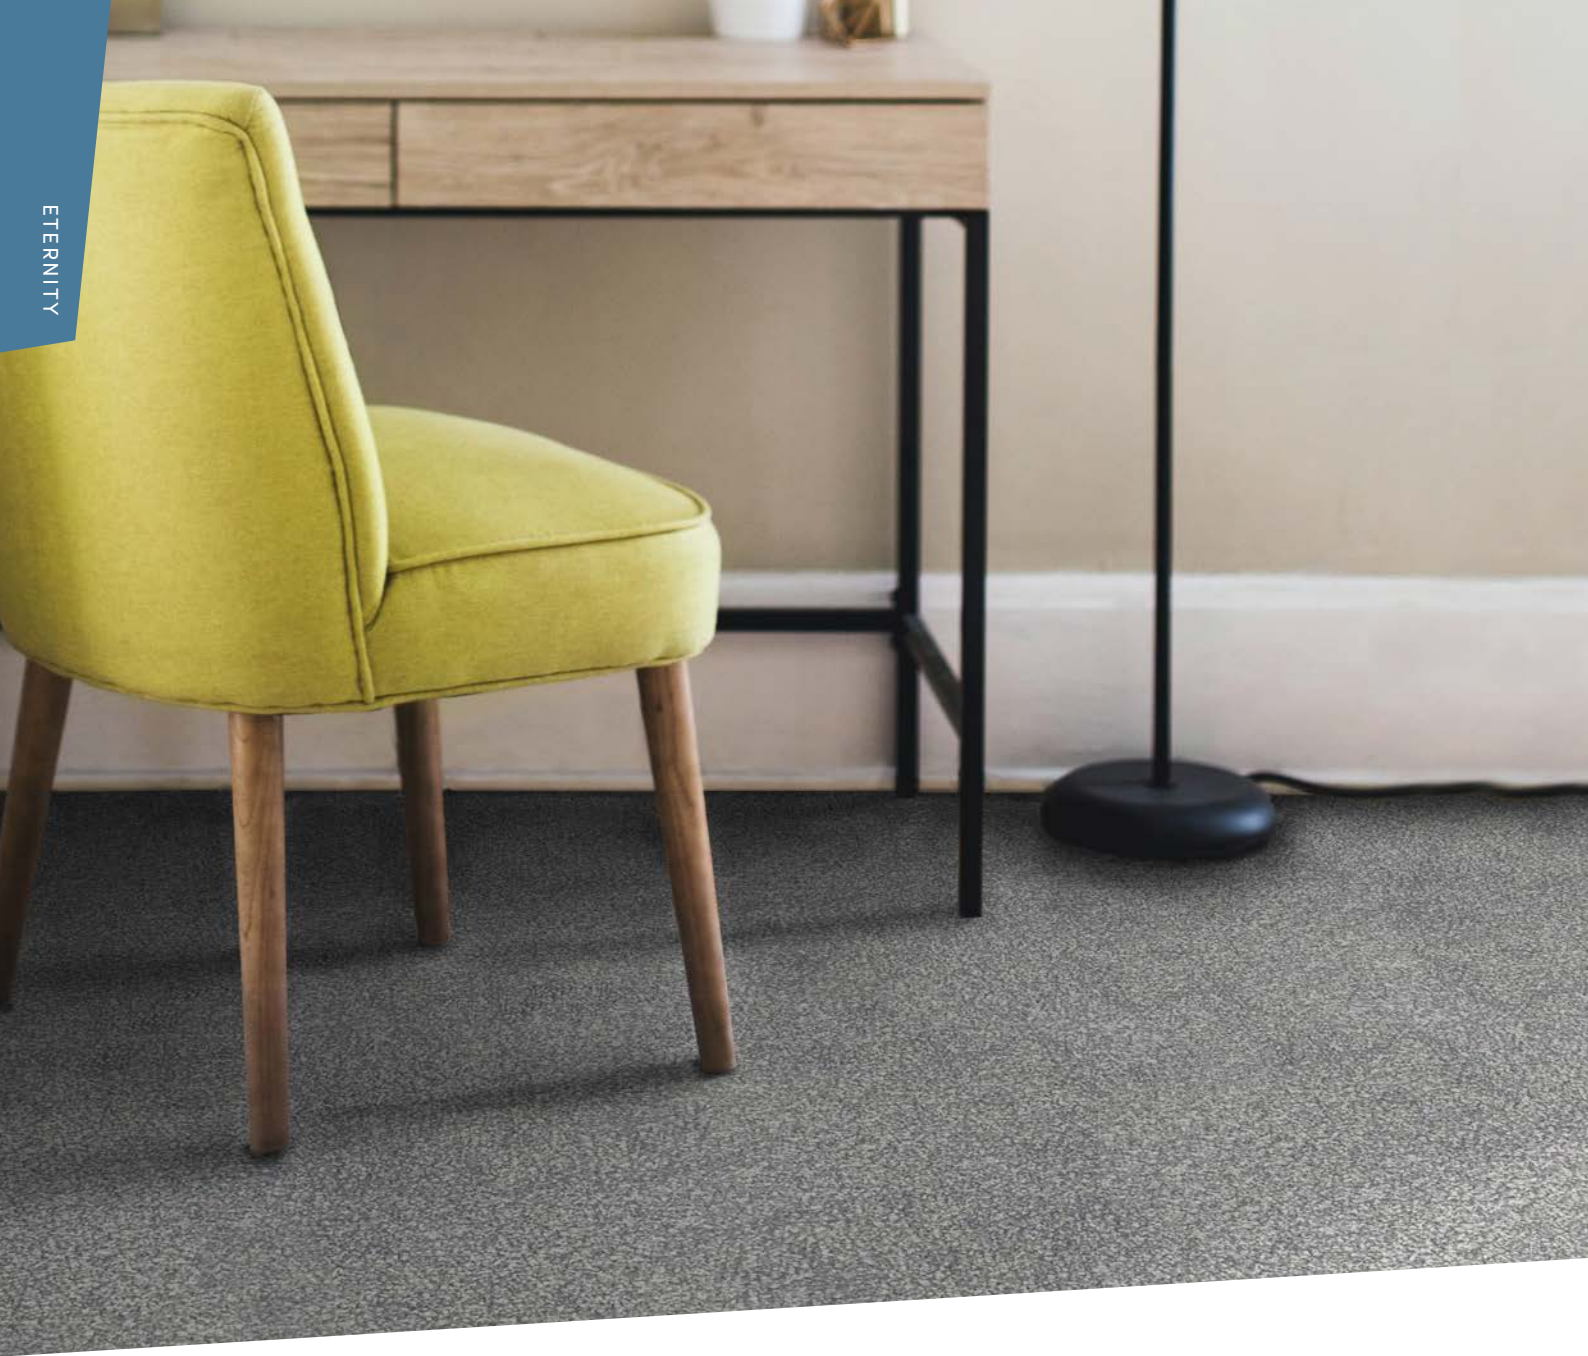

ETERNITY CRAMMOND
Colour Featured: Bray

CRAMMOND

Crammond has expertly coordinated colours to work in perfect harmony with current interior trends. An affordable carpet with stain and fade resistant properties that's easy to clean and maintain.

CURRENT COLLECTION