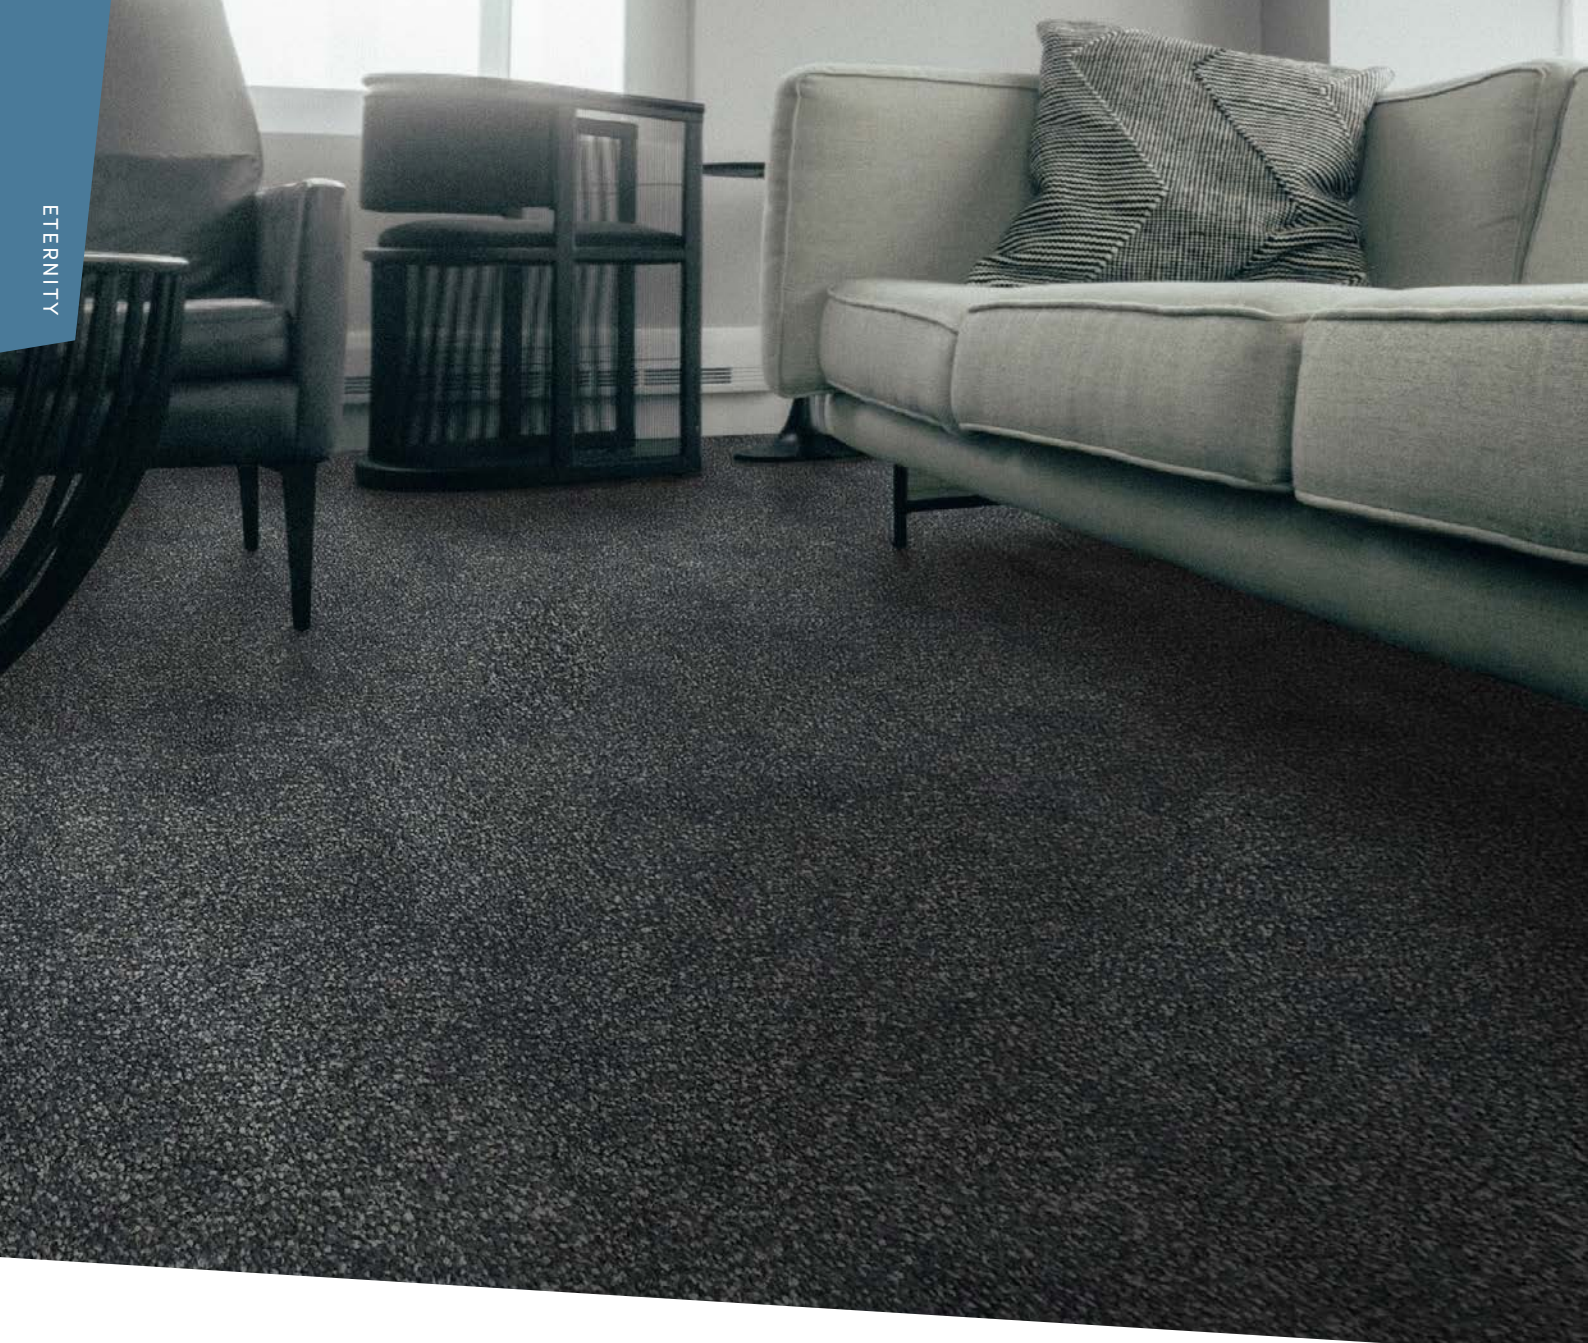

Quiet Underfoot

Rental Friendly

Sound Absorption

Stain Resistance

Underfloor Heating Suitability

ETERNITY AYRTON
 Colour Featured: Devon

AYRTON

Ayrton is a divinely plush solution dyed nylon carpet that will be a comfortable and luxurious addition to your home. Ayrton has expertly coordinated colours to work in perfect harmony with current interior trends.